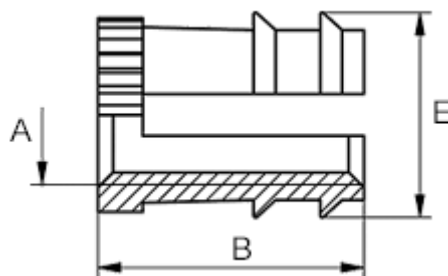

Data Sheet

Article number: 12822000060800
Description: KLEE-coil 822 000 060.800
M6 Brass

Measures

Female thread A	= M6
Length B	= 10.0
Max outer diameter E	= 9.00
Number of cramping feathers	= 2
Recommended bore diameter	= 8.2 to 8.4